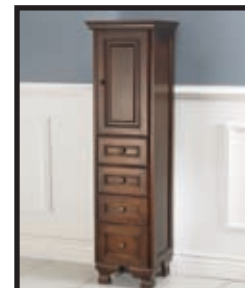

TALL CABINET
HANT1556
15-1/4" W x 14-3/4" D x 55-1/2" H
• 1 Upper Door with Adjustable Inner Shelf
• 4 Lower Drawers
• Antique Brass Knobs