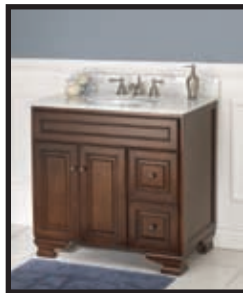

36" VANITY
HANA3621D
36" W x 21-3/4" D x 34" H
• 2 Doors
• 2 Full Extension Drawers
• Antique Brass Knobs