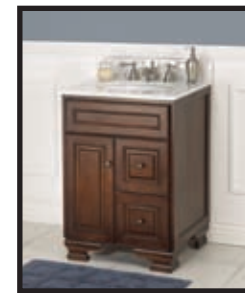

**LARGE MIRROR**  
HANM2832

**28" W x 7/8" D x 32" H**

- Beveled Mirror
- Hangs Both Vertically & Horizontally
- Pre-attached Hanger Mounts

**SMALL MIRROR**  
HANM2432

**23-3/4" W x 7/8" D x 32" H**

- Beveled Mirror
- Hangs Both Vertically & Horizontally
- Pre-attached Hanger Mounts

# Hawthorne Collection

The fully-assembled Hawthorne Collection creates a wealth of possibilities for Traditional style baths of any shape and size. Each one blends old-world charm with modern conveniences for a look that's both functional and warm in appearance. Hawthorne's raised panel doors, stylish drawer fronts and antique brass knobs add a touch of class to any bath.

**60" VANITY**  
 HANA6021D  
**60" W x 21-3/4" D x 34" H**  
 • 4 Doors  
 • 3 Center Full Extension Drawers  
 • Antique Brass Knobs

**36" VANITY**  
 HANA3621D  
**36" W x 21-3/4" D x 34" H**  
 • 2 Doors  
 • 2 Full Extension Drawers  
 • Antique Brass Knobs