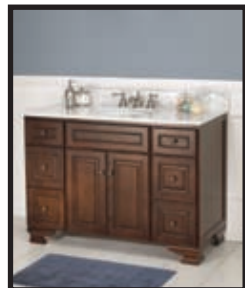

48" VANITY
HANA4821D
48" W x 21-3/4" D x 34" H
• 2 Center Doors
• 6 Full Extension Drawers
• Antique Brass Knobs