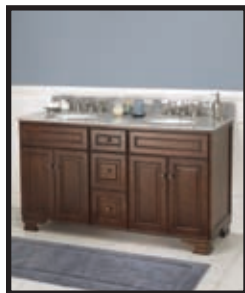

60" VANITY
HANA6021D
60" W x 21-3/4" D x 34" H
• 4 Doors
• 3 Center Full Extension Drawers
• Antique Brass Knobs